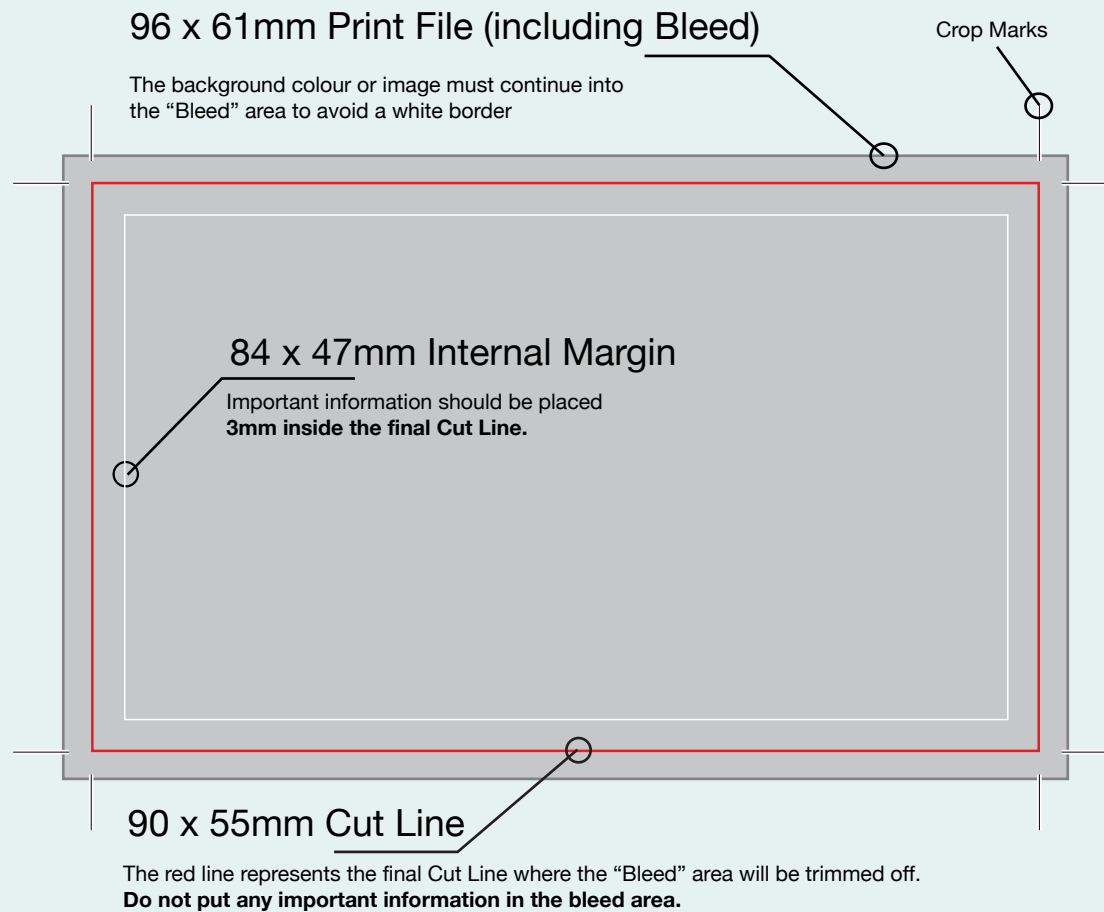

# Artwork specifications for business cards

EXAMPLE:

## PDF finished art with the following specifications:

- Photos and Illustration resolution should be 300dpi at 100% size
- All colours converted to CMYK (no PMS colours, RGB, LAB etc)
- All fonts should be embedded or outlined
- Crop marks included
- Minimum 3mm bleed around the outside of the trim area